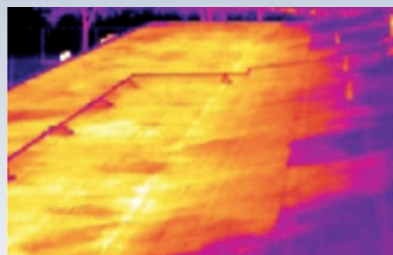

THE SUPPORT SERVICES YOU WANT

- Turnkey complete accountability for the design assistance and installation of complex exterior roofing and waterproofing projects
- Extended service life of exterior roofing and waterproofing systems through active management of your repair, maintenance, and restoration needs
- Best-practice processes to ensure your exterior roofing and waterproofing systems meet or exceed their warranted service life
- Quality-controlled manufacturing combined with qualified local preauthorized contractors and full-service technical support throughout the entire project yields the industry's lowest warranty adjustment rate
- Comprehensive feasibility studies, including roof inspections, assessment of existing conditions, solution options with budgets, and specification assistance for your chosen solution
- Online roof asset management database services
- Coordination of comprehensive engineering services, including roof loads, wind uplift computations and shop drawings