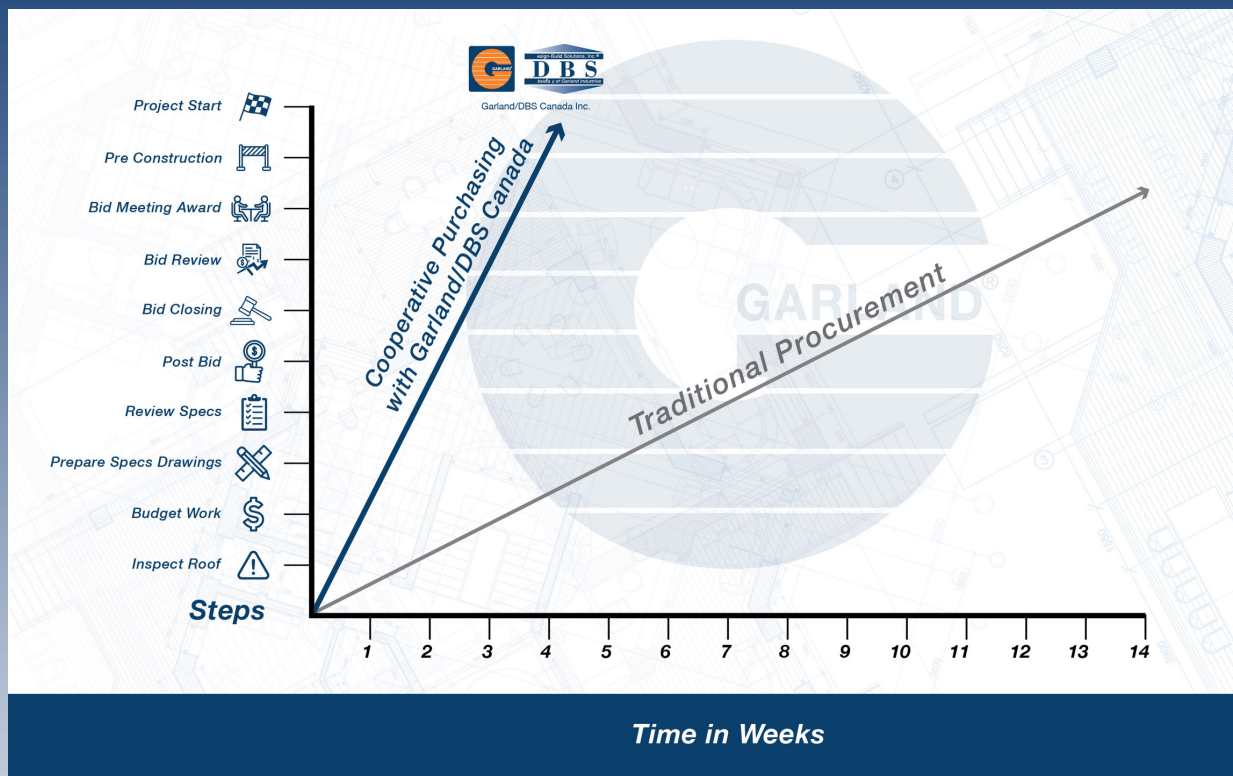

ROOFING & WATERPROOFING PRODUCTS & SERVICES FOR KINETIC GPO MEMBERS

SIMPLIFY. COMPLY. SAVE.

Kinetic GPO

Life Cycle of a Roofing Project

The Process You Require

- Competitively bid contract
- Solicitation advertised across Canada
- No minimum purchase limits
- Locally based field support

THE SUPPORT SERVICES YOU WANT

- Turnkey complete accountability for the design assistance and installation of complex exterior roofing and waterproofing projects
- Extended service life of exterior roofing and waterproofing systems through active management of your repair, maintenance, and restoration needs
- Best-practice processes to ensure your exterior roofing and waterproofing systems meet or exceed their warranted service life
- Quality-controlled manufacturing combined with qualified local preauthorized contractors and full-service technical support throughout the entire project yields the industry's lowest warranty adjustment rate
- Comprehensive feasibility studies, including roof inspections, assessment of existing conditions, solution options with budgets, and specification assistance for your chosen solution
- Online roof asset management database services
- Coordination of comprehensive engineering services, including roof loads, wind uplift computations and shop drawings

About Kinetic GPO

Follow these steps to sign up with Kinetic GPO today!

Kinetic GPO is a Cooperative Purchasing Organization established for Broader Public Sector and MASH entities across Canada, with the specific purpose of reducing procurement cost by leveraging the purchasing power of group buying and saving its members' time by simplifying steps to procure.